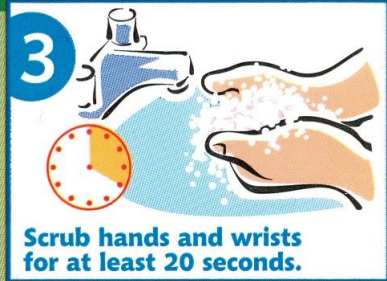

Wash away germs for **Clean Hands!**

For use by the general public. Hand-hygiene procedures may differ for employees. Employees must follow all required procedures.
©2007 Channing Bete Company, Inc. All rights reserved. (10-09-C) To reorder call (800) 628-7733 or visit www.channing-bete.com and ask for item number PS91877 Price List B